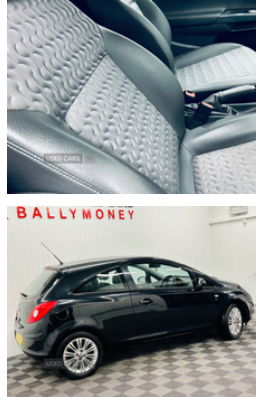

Vauxhall Corsa 1.4 SE 3dr | May 2012

**** ONLY 38K ** 1/ 2 LEATHER ****

£3,990

BLACK, 38K, POWERSTEERING, REMOTE CENTRAL LOCKING, ELECTRIC WINDOWS, ELECTRIC MIRRORS, AIR CONDITIONING, CD PLAYER, ALLOYS, COLOUR CODED, SERVICE HISTORY, NICE EXAMPLE! FIRST TO VIEW WILL BUY!

**** ALL CARDS ACCEPTED ****

**** FINANCE AVAILABLE ****

**** FLEXIBLE VIEWING ****

**** FULL DEALER FACILITIES ****

**** INDOOR VIEWING ****

Vehicle Features

60/40 split folding rear seat, ABS+EBA, Black centre console, Body colour bumpers, Body colour door handles, Chrome detailing, Chromed headlamps, Chrome gear knob, Daytime running lights, Door to door illumination, Drops cloth/Morrocana upholstery, Dual stage Driver/Passenger Airbags, Electrically adjustable door mirrors, Electric front windows, Follow me home headlights, Front fog lights, Front passenger airbag deactivation, Front reading lights, Front seat back map pockets, Heated door mirrors, Height adjustable driver's seat, Immobiliser, Protection Pack - Corsa, Reach + rake adjustable steering column, Rear wiper, Remote central deadlocking, Service interval indicator, Sight and light Pack - Corsa, Speed sensitive power steering, Steering wheel mounted audio controls, Technical pack - Corsa, Three rear inertia reel lap/diagonal seatbelts, Translucent heating/lighting/window and infotainment controls, Winter pack - Corsa

Miles:	38776
Fuel Type:	Petrol
Transmission:	Manual
Colour:	Black
Engine Size:	1398
CO2 Emission:	129
Tax Band:	D (£160 p/a)
Body Style:	Hatchback
Insurance group:	9E
Reg:	SNZ7092

Technical Specs

DIMENSIONS

Length:	3999mm
Width:	1713mm
Height:	1488mm
Seats:	5
Luggage Capacity (Seats Up):	285L
Gross Weight:	1585KG

PERFORMANCE & ECONOMY

Fuel Consum. (Urban Cold):	39.8MPG
Fuel Consum. (Extra Urban):	61.4MPG
Fuel Consum. (Combined):	51.4MPG
Fuel Tank Capacity:	45L
Number Of Gears:	5 SPEED
Top Speed:	112MPH
Acceleration 0-100 km/h:	11.9s
Engine Power BHP:	99.2BHP