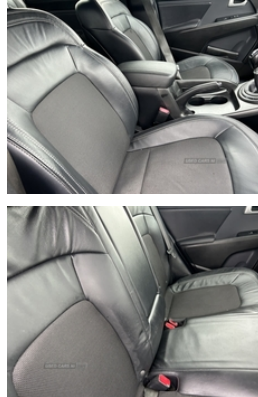

Kia Sportage 1.7 CRDi ISG 2 5dr | Jan 2013

** SUNROOF **1/2 LEATHER ** MOTD AUG 2025 **

£5,450

BLUE, 91K, POWERSTEERING, REMOTE CENTRAL LOCKING, ELECTRIC WINDOWS, ELECTRIC MIRRORS, AIR CONDITIONING, CD PLAYER, 1/2 LEATHER INTERIOR, PRIVACY GLASS, ALLOYS, COLOUR CODED, SERVICE HISTORY, MOT;D AUG 2025, CLEAN TIDY EXAMPLE! FIRST TO VIEW WILL BUY!

** ALL CARDS ACCEPTED **

** FINANCE AVAILABLE **

** TRADE INS WELCOME **

** FLEXIBLE VIEWING **

** FULL DEALER FACILITIES **

Vehicle Features

3 passenger grab handles, 3x3 point rear seatbelts, 6 speakers, 12V power point front, 12V power point in luggage area, 17" 5 twin spoke alloy wheels, 60/40 split folding rear seat, ABS/EBD, Active front headrests, Air conditioning, Air filter, Anti theft alarm, Automatic front rain sensing wipers, Automatic unlocking of doors in case of impact, Bluetooth connectivity with voice control, Body colour bumpers, Body colour electric adjustable door mirrors, Centre console storage box/armrest, Centre room lamp, Chrome exterior door handles, Chrome front grille, Cornering light, Cruise control, Deadlocks, Diesel particulate filter, Door armrest in leather, Door courtesy lamps, Driver's lumbar support, Driver's seat height adjuster, Driver/passenger sunvisors with ticket holders, Dual front airbags, Electric folding door mirrors, Electric windows, ESP + traction control, Front and rear door pockets, Front drivers side windows/one touch down, Front fog lights, Front map lights, Front seatbelt pretensioners + load limiters, Front side airbags, Full size alloy spare wheel, Full size curtain airbags, Heated door mirrors, Height adjustable front

Miles:	91945
Fuel Type:	Diesel
Transmission:	Manual
Colour:	Blue
Engine Size:	1685
CO2 Emission:	135
Tax Band:	E (£190 p/a)
Body Style:	Sport utility vehicle
Insurance group:	11E
Reg:	FRZ3275

Technical Specs

DIMENSIONS

Length:	4440mm
Width:	1855mm
Height:	1635mm
Seats:	5
Luggage Capacity (Seats Up):	564L
Gross Weight:	1940KG
Max. Loading Weight:	450KG

PERFORMANCE & ECONOMY

Fuel Consum. (Urban Cold):	47.1MPG
Fuel Consum. (Extra Urban):	58.9MPG
Fuel Consum. (Combined):	54.3MPG
Fuel Tank Capacity:	58L
Number Of Gears:	6 SPEED
Top Speed:	107MPH
Engine Power BHP:	114BHP